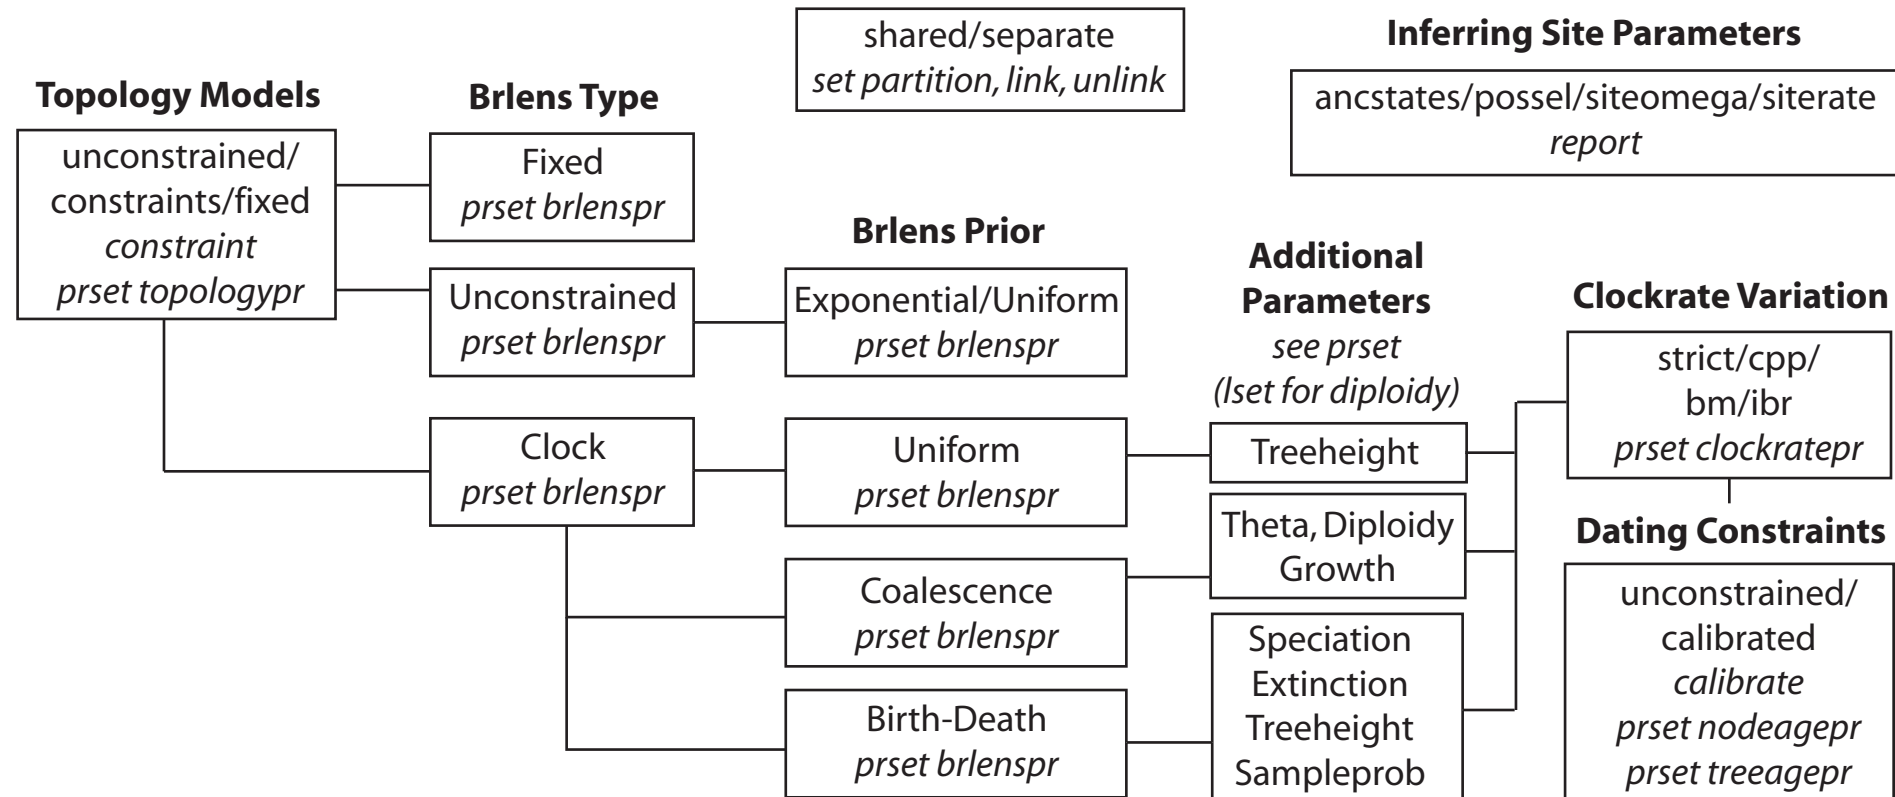

**Parameter Variation Across Partitions**

**Inferring Site Parameters**

ancstates/possel/siteomega/siterate  
*report*